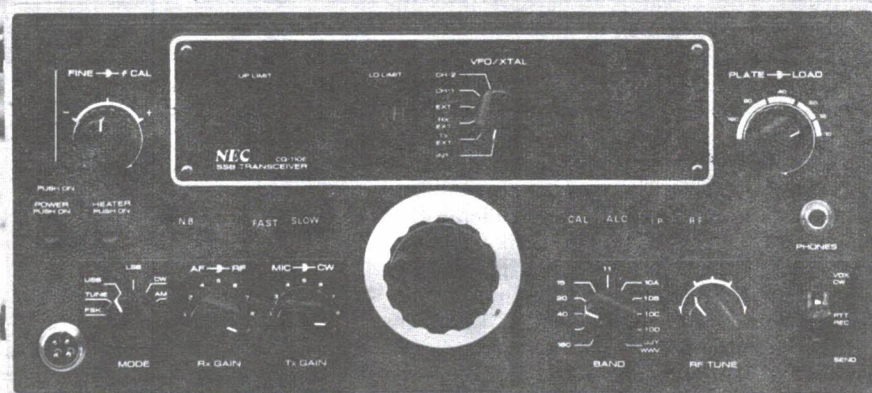

CEC SOLE DISTRIBUTOR FOR EUROPE OF **NEC** MADE AMATEUR EQUIPMENT

CH 6830-Chiasso Via Valdani, 1 - Telefono (091) 442651 - Telex 79959 CH

HOW'S DX

DOOR PAØSNG, G. MULDER, GELDERLANDSTRAAT 180, ENSCHEDE

ALLE TIJDEN IN GMT